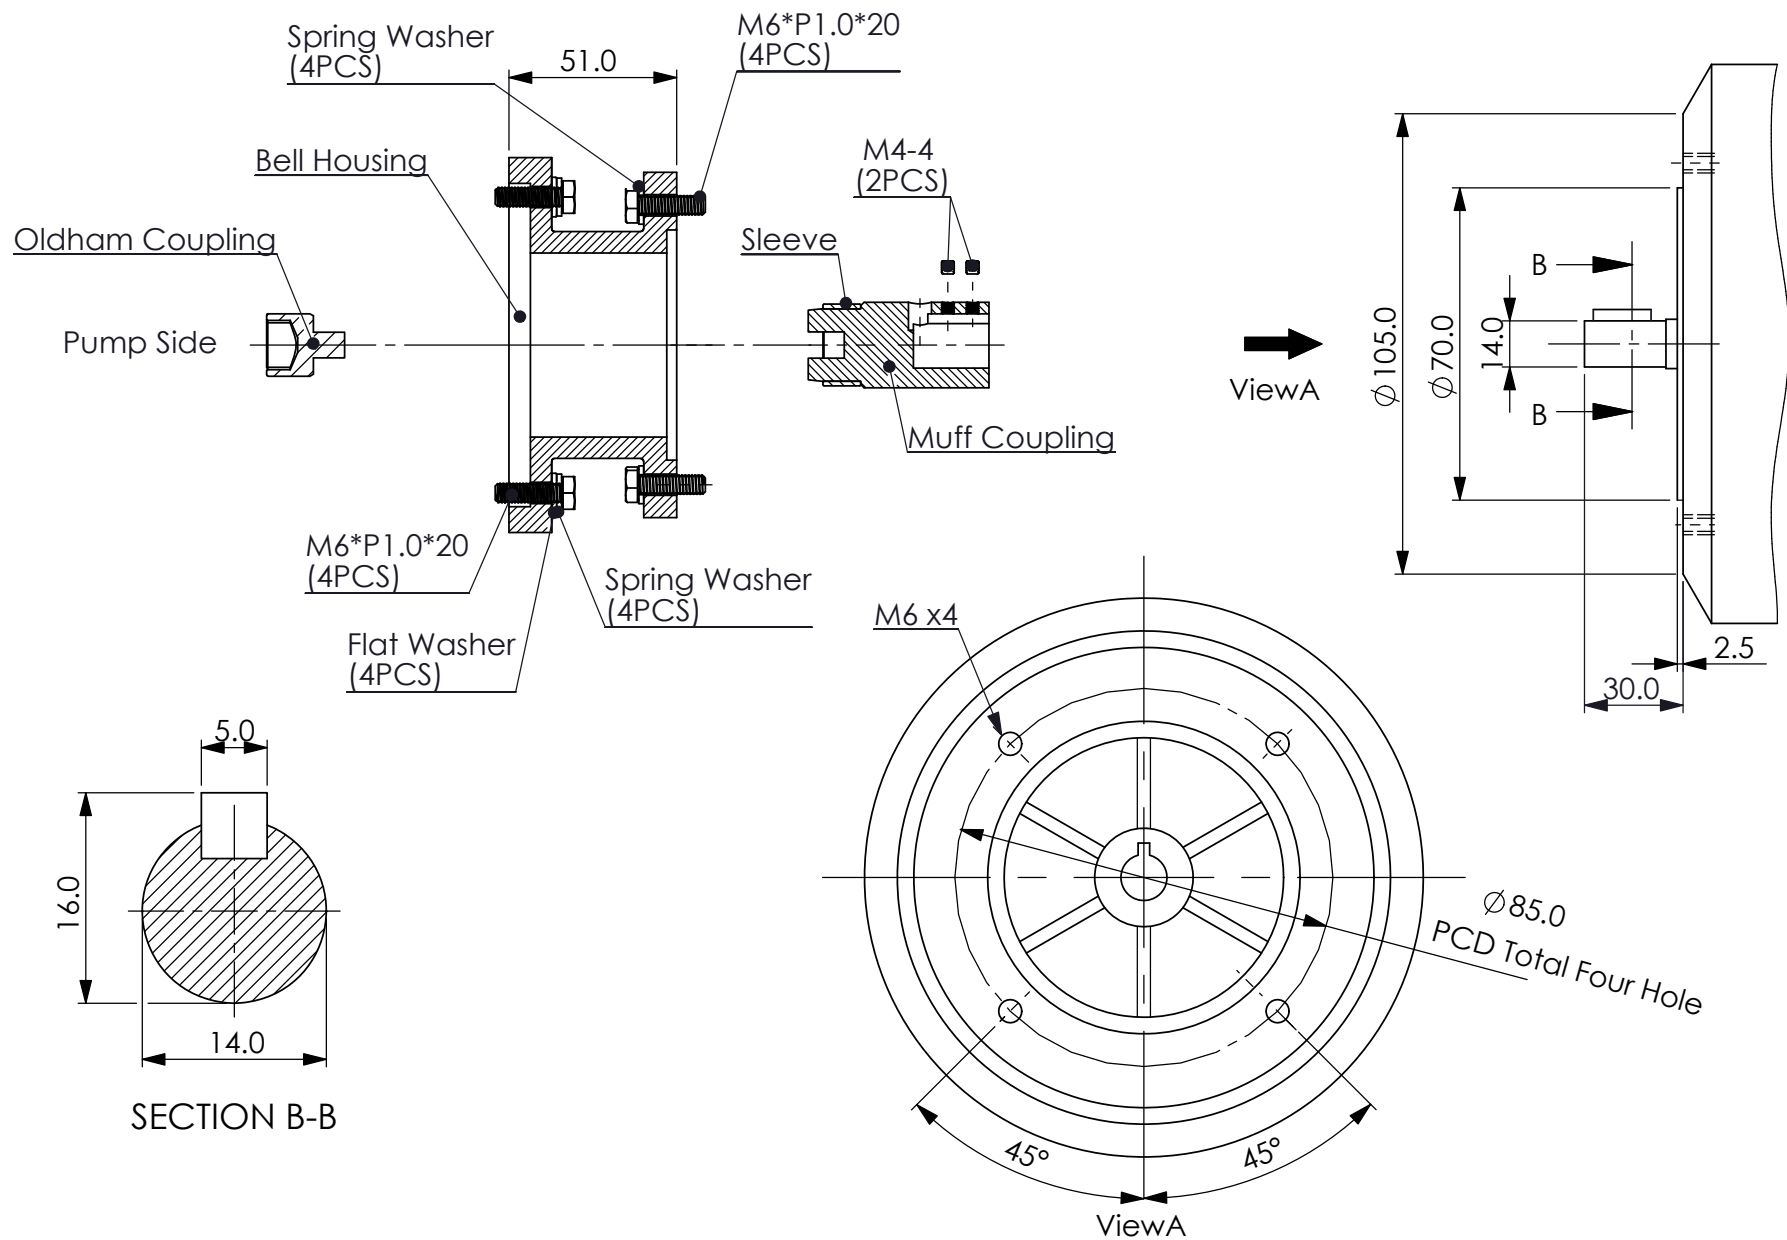

Rev.100707

Type : B14-63 Small Frame
Ordering Code: KGCE002

BELL HOUSING AND MUFF COUPLING ASSEMBLY

appendix A-1

B.400.101

Type : B14-71 Small Frame
Ordering Code: KGCD001

BELL HOUSING AND MUFF COUPLING ASSEMBLY
appendix A-2

Type : B14-80 Small Frame
Ordering Code: KGCC001

Type : B14-90 Small Frame
Ordering Code: KGCB001

ViewA
→

Type : B14-100/112 Small Frame
Ordering Code: KGCA001