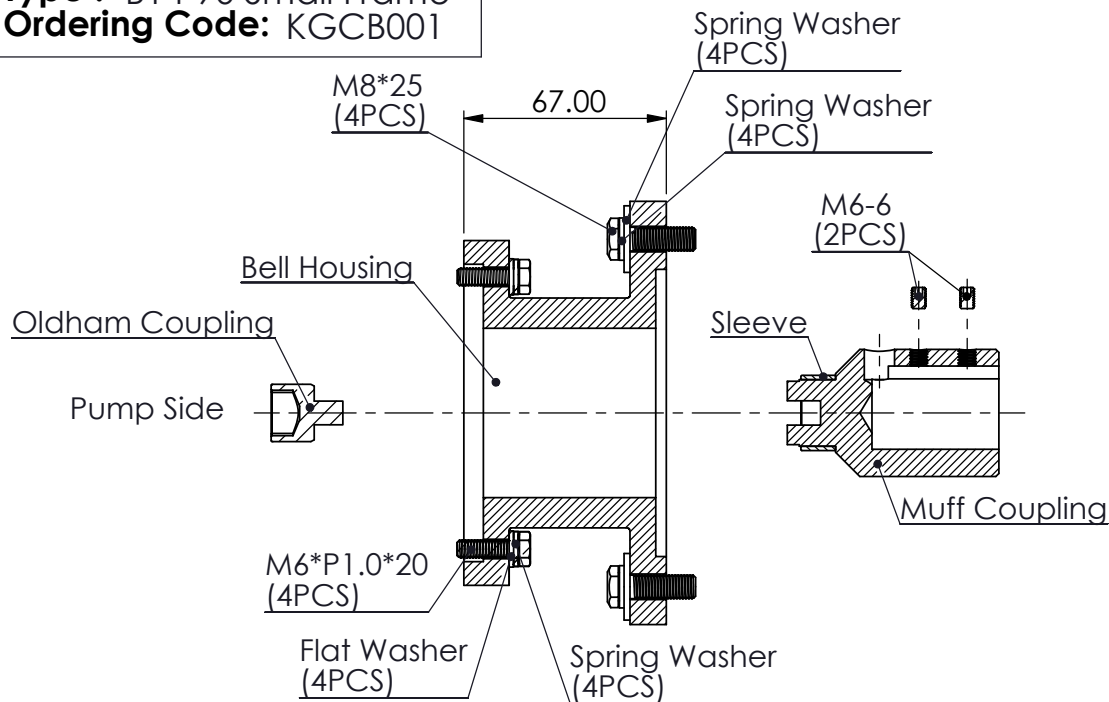

Rev.100707

Type : B14-63 Small Frame
Ordering Code: KGCE002

BELL HOUSING AND MUFF COUPLING ASSEMBLY

appendix A-1

B.400.101

Type : B14-71 Small Frame
Ordering Code: KGCD001

BELL HOUSING AND MUFF COUPLING ASSEMBLY
appendix A-2

Type : B14-80 Small Frame
Ordering Code: KGCC001

Type : B14-90 Small Frame
Ordering Code: KGCB001

ViewA
→

Type : B14-100/112 Small Frame
Ordering Code: KGCA001