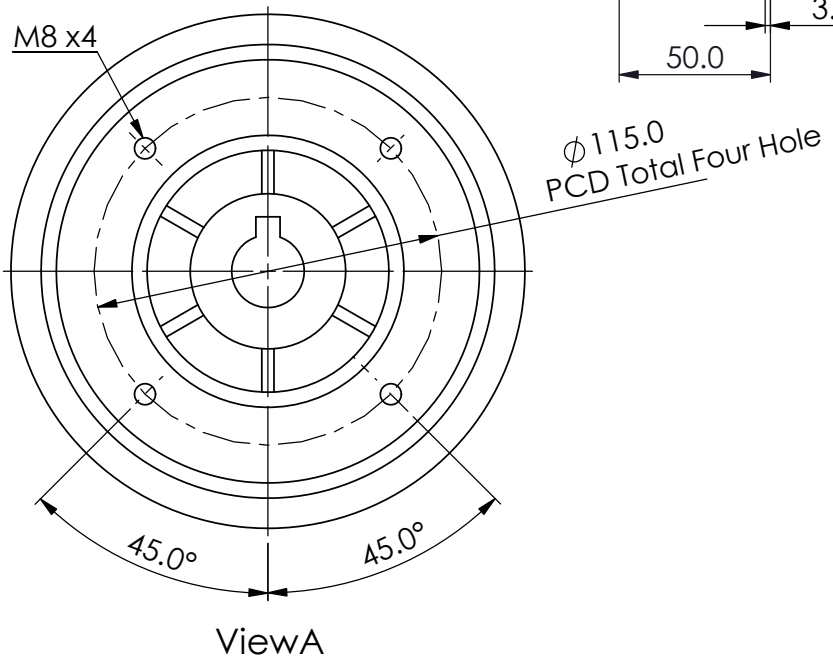

Rev.100707

Type : B14-63 Small Frame
Ordering Code: KGCE002

BELL HOUSING AND MUFF COUPLING ASSEMBLY

appendix A-1

B.400.101

Type : B14-71 Small Frame
Ordering Code: KGCD001

BELL HOUSING AND MUFF COUPLING ASSEMBLY
appendix A-2

Type : B14-80 Small Frame
Ordering Code: KGCC001

Type : B14-90 Small Frame
Ordering Code: KGCB001

ViewA
→

Type : B14-100/112 Small Frame
Ordering Code: KGCA001