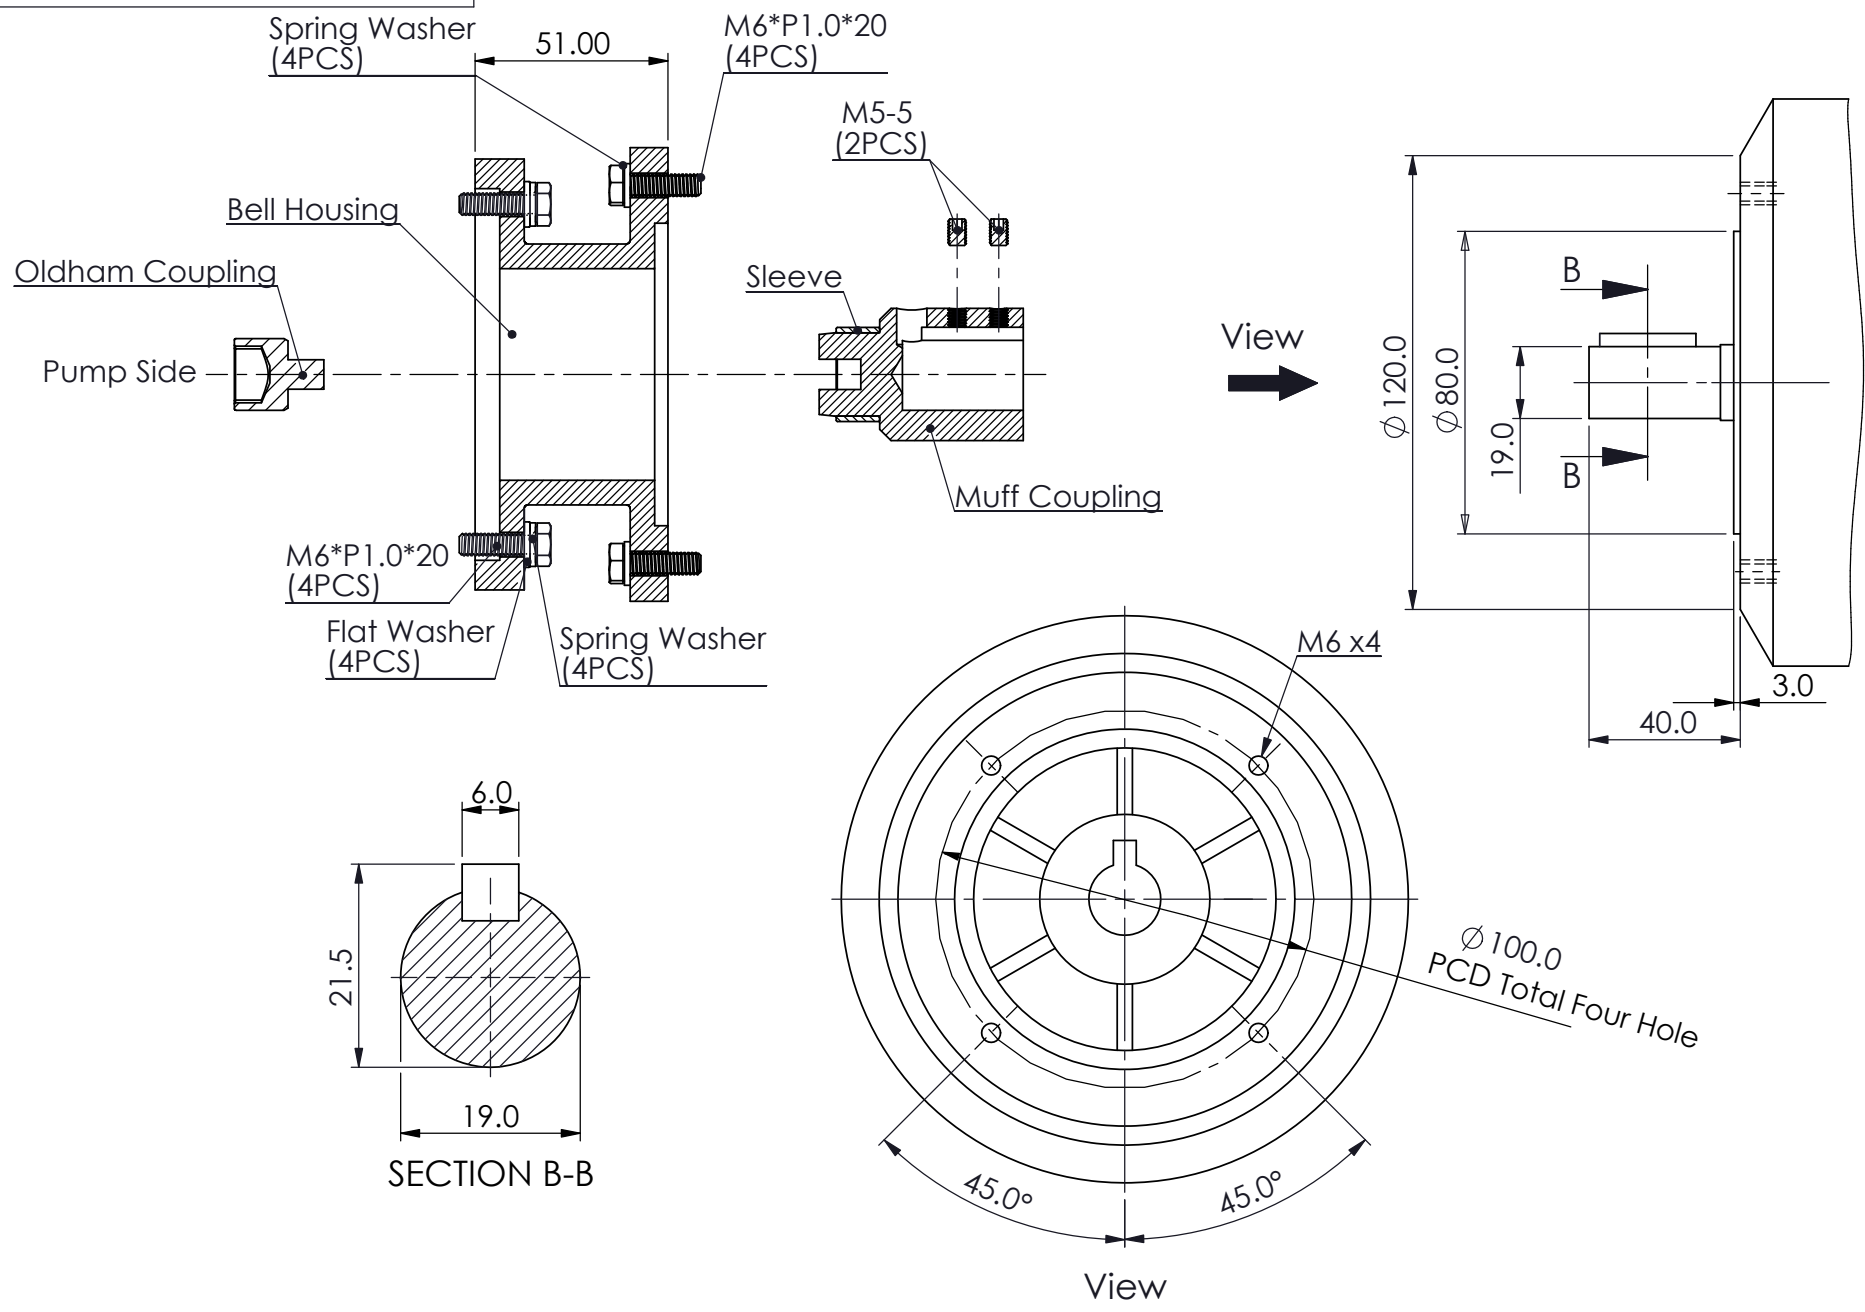

Rev.100707

Type : B14-63 Small Frame
Ordering Code: KGCE002

BELL HOUSING AND MUFF COUPLING ASSEMBLY

appendix A-1

B.400.101

Type : B14-71 Small Frame
Ordering Code: KGCD001

BELL HOUSING AND MUFF COUPLING ASSEMBLY
appendix A-2

Type : B14-80 Small Frame
Ordering Code: KGCC001

Type : B14-90 Small Frame
Ordering Code: KGCB001

ViewA
→

Type : B14-100/112 Small Frame
Ordering Code: KGCA001