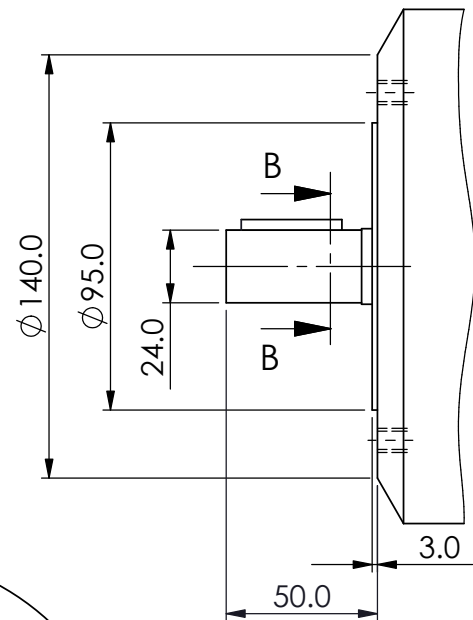

Rev.100707

Type : B14-63 Small Frame
Ordering Code: KGCE002

BELL HOUSING AND MUFF COUPLING ASSEMBLY

appendix A-1

B.400.101

Type : B14-71 Small Frame
Ordering Code: KGCD001

BELL HOUSING AND MUFF COUPLING ASSEMBLY
appendix A-2

Type : B14-80 Small Frame
Ordering Code: KGCC001

Type : B14-90 Small Frame
Ordering Code: KGCB001

ViewA
→

Type : B14-100/112 Small Frame
Ordering Code: KGCA001