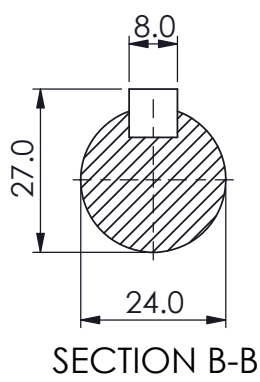

Rev.100707

Type : B14-63 Small Frame
Ordering Code: KGCE002

BELL HOUSING AND MUFF COUPLING ASSEMBLY

appendix A-1

B.400.101

Type : B14-71 Small Frame
Ordering Code: KGCD001

BELL HOUSING AND MUFF COUPLING ASSEMBLY
appendix A-2

Type : B14-80 Small Frame
Ordering Code: KGCC001

Type : B14-90 Small Frame
Ordering Code: KGCB001

ViewA
→

Type : B14-100/112 Small Frame
Ordering Code: KGCA001