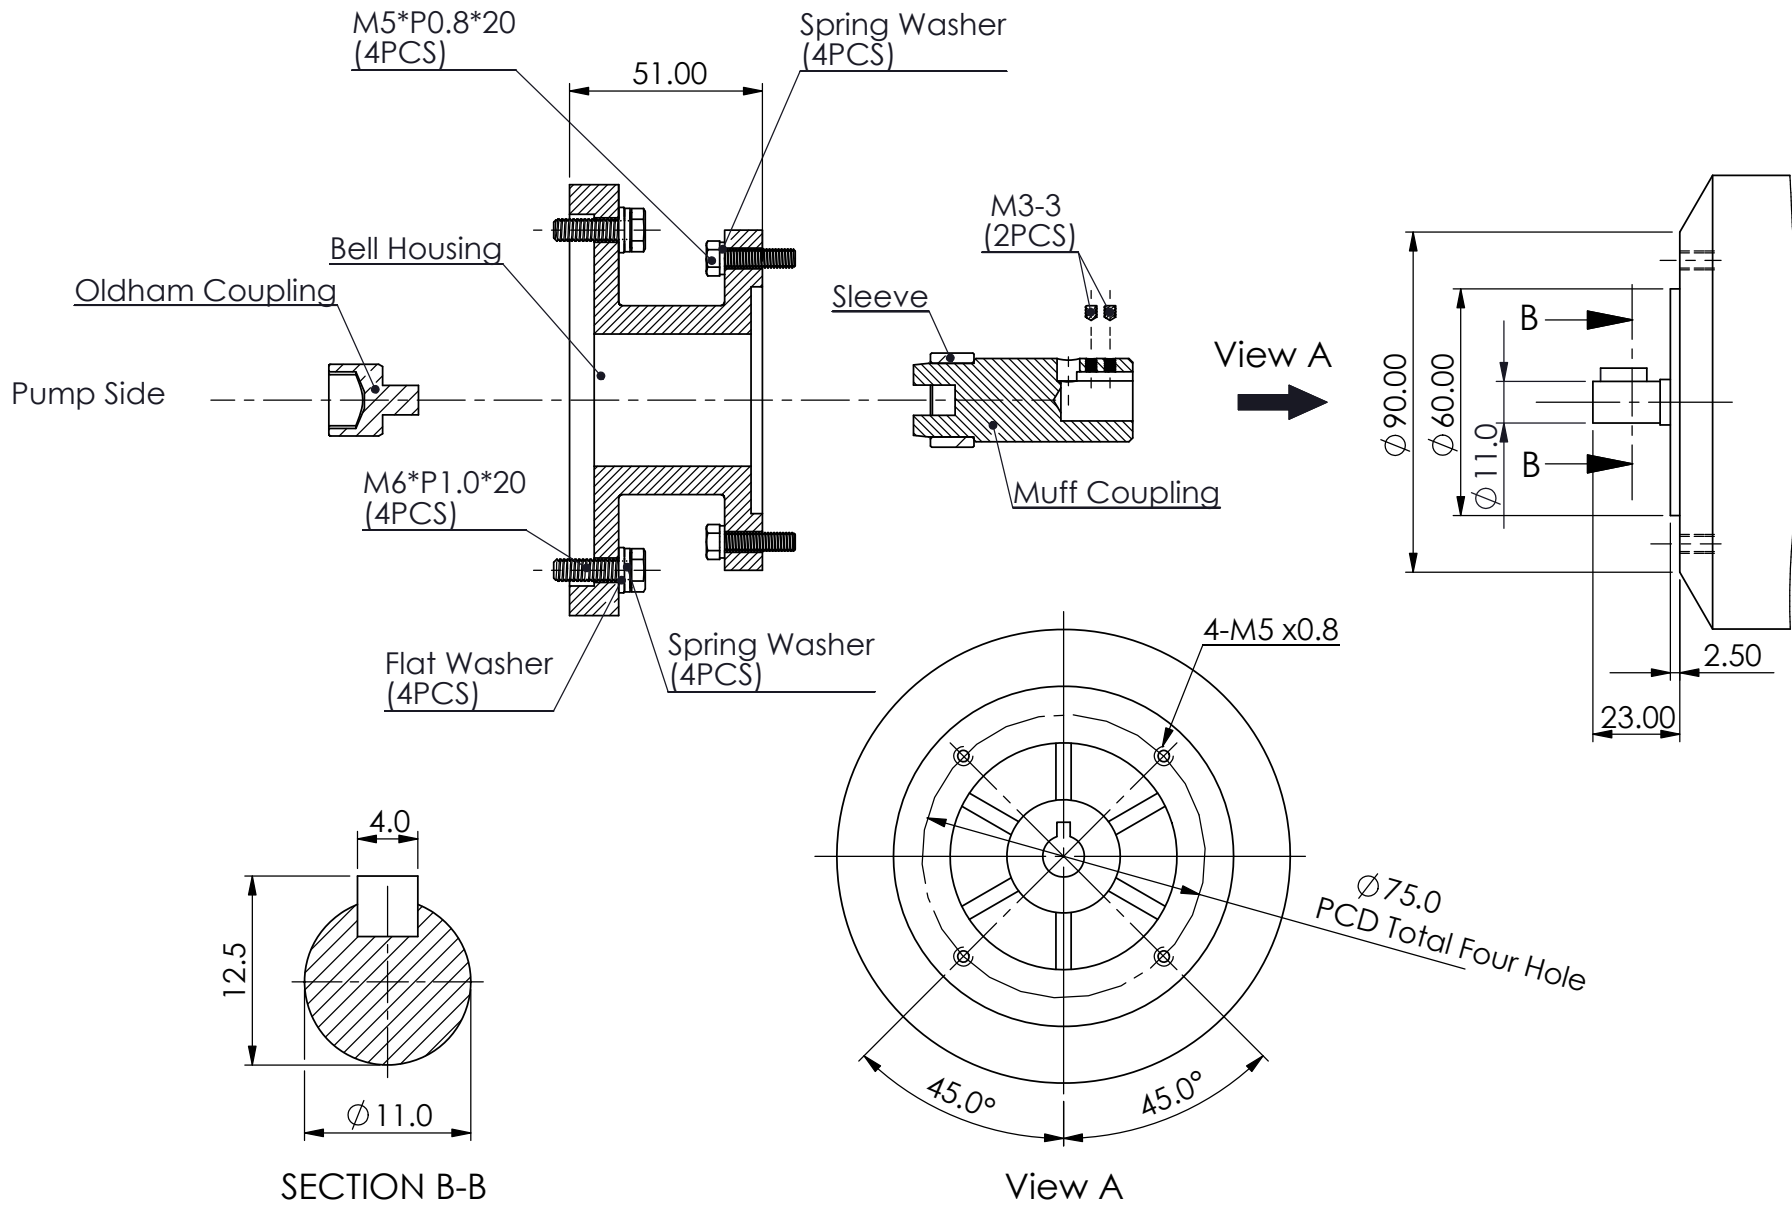

Rev.100707

Type : B14-63 Small Frame
Ordering Code: KGCE002

BELL HOUSING AND MUFF COUPLING ASSEMBLY

appendix A-1

B.400.101

Type : B14-71 Small Frame
Ordering Code: KGCD001

BELL HOUSING AND MUFF COUPLING ASSEMBLY
appendix A-2

Type : B14-80 Small Frame
Ordering Code: KGCC001

Type : B14-90 Small Frame
Ordering Code: KGCB001

ViewA
→

Type : B14-100/112 Small Frame
Ordering Code: KGCA001